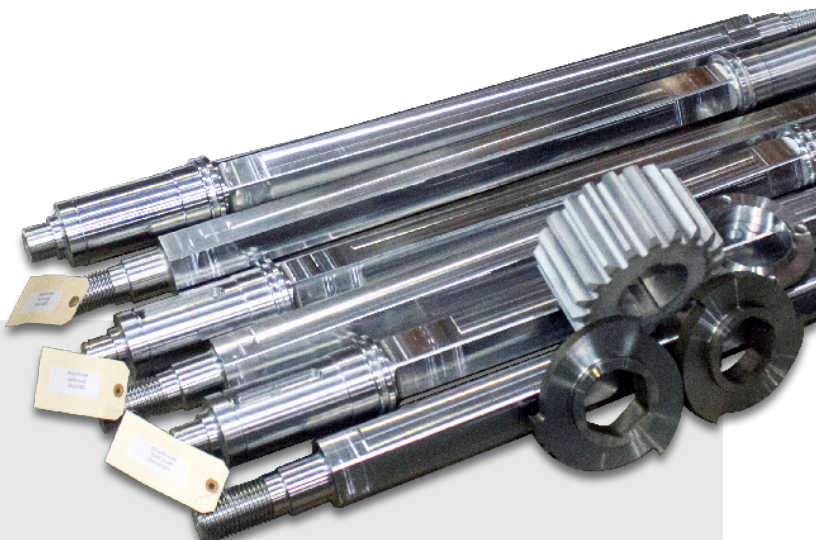

REPLACEMENT PARTS

Get your shredder running like new again with quality replacement parts from one of the largest selections in the document shredding industry. We sell replacement parts for Shredfast and Shred-Tech mobile shredding vehicles. Our Parts Department makes purchasing easy, and they'll get the parts you need fast, guaranteed.